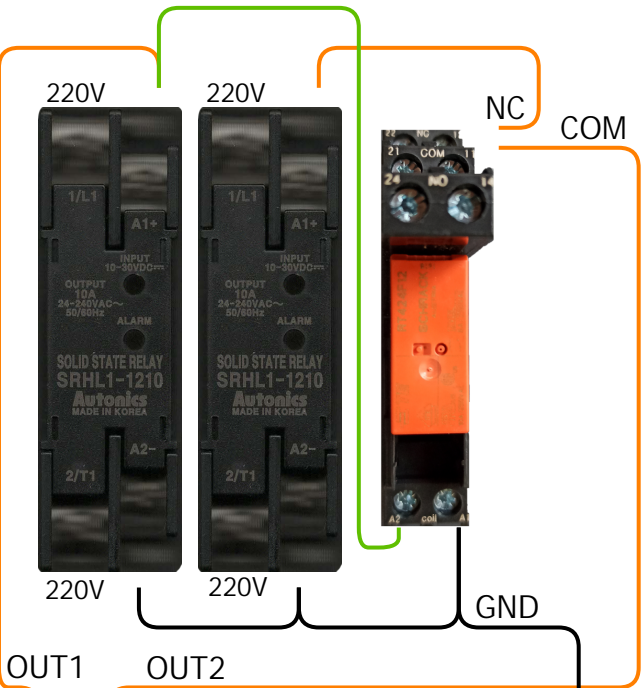

# Roletna

2 Solid state + 1 Mehanicki

PIERRE  
SMART BUILDING SOLUTIONS

OUTPUT: 1, 2, 3, 4, 5, 6, 7, 8, GND

OUTPUT: 9, 10, 11, 12, 13, 14, 15, 16, GND

DIGITAL INPUT/OUTPUT: 1, 2, 3, 4, 5, 6, 7, 8, AP

INPUT: 1, 2, 3, 4, 5, 6, 7, 8, 12V, +

INPUT: 9, 10, 11, 12, 13, 14, 15, 16, 12V, +

12V GND: +, -

5V GND: +, -

ETH: Ethernet port

RESET: RESET button