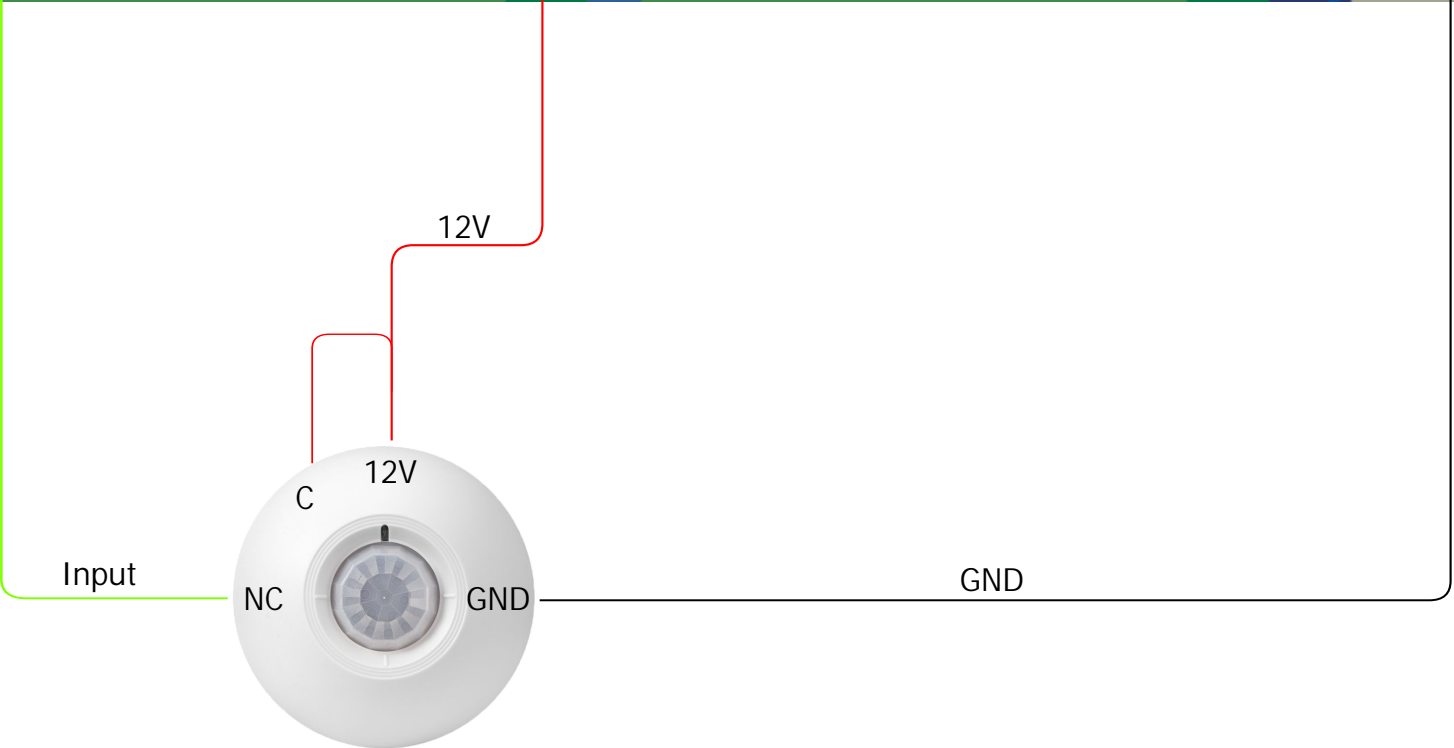

Motion sensor

Motion sensor